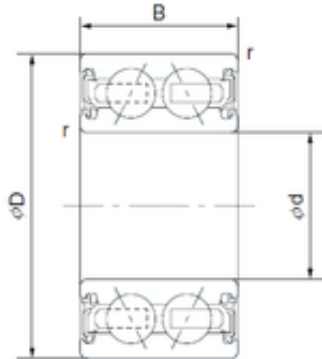

## China abec 5 Bearings Supplier

Air condition Compressor Clutch NSK auto bearing 30BD5222 dum size 30\*52\*22mm

Bearing No. 30BD5222

Size	30x52x22 mm
Bore Diameter	30 mm
Outer Diameter	52 mm
Width	22 mm
d	30 mm
D	52 mm
B	22 mm
C	22 mm

30BD5222 Bearing 2D drawings and 3D CAD models